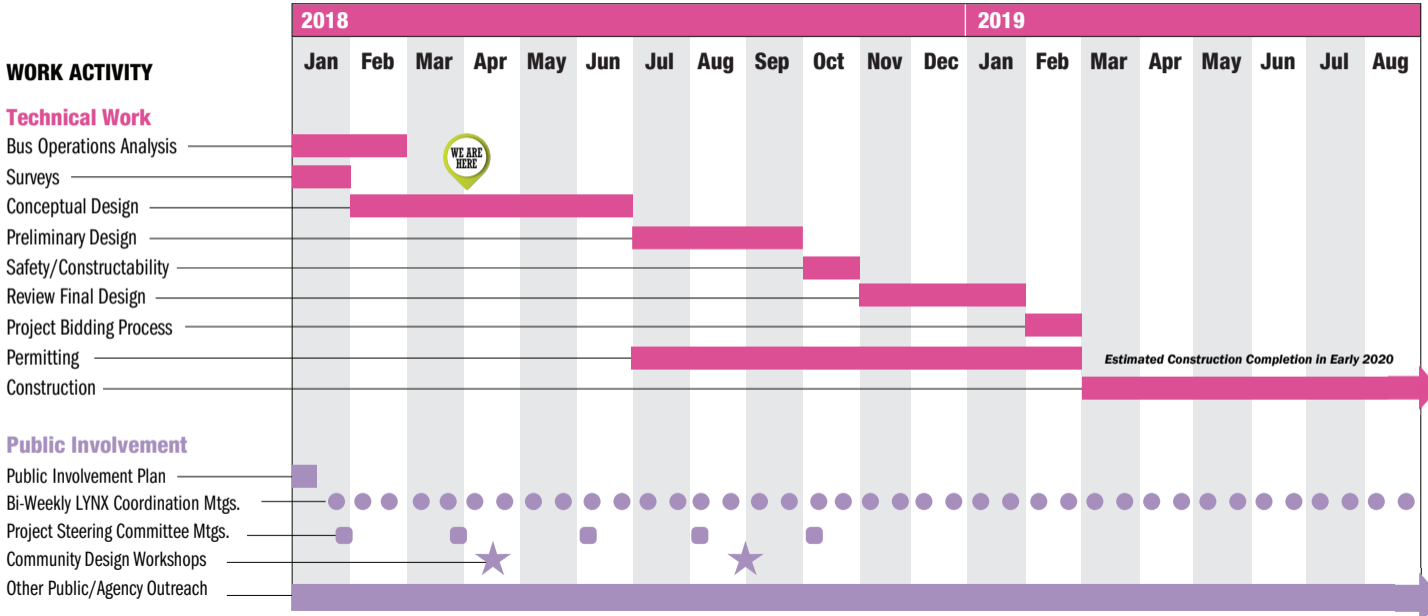

Current Project Schedule

Month

WE ARE HERE

Estimated Construction Completion in Early 2020